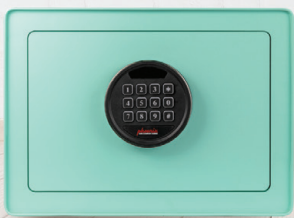

phoenix
SAFE COMPANY LIMITED

Dream HOME SAFES

The Phoenix *Dream* is a modern and stylish range of security safes designed for storage of cash, valuables and important documents.

a dream for the bedroom